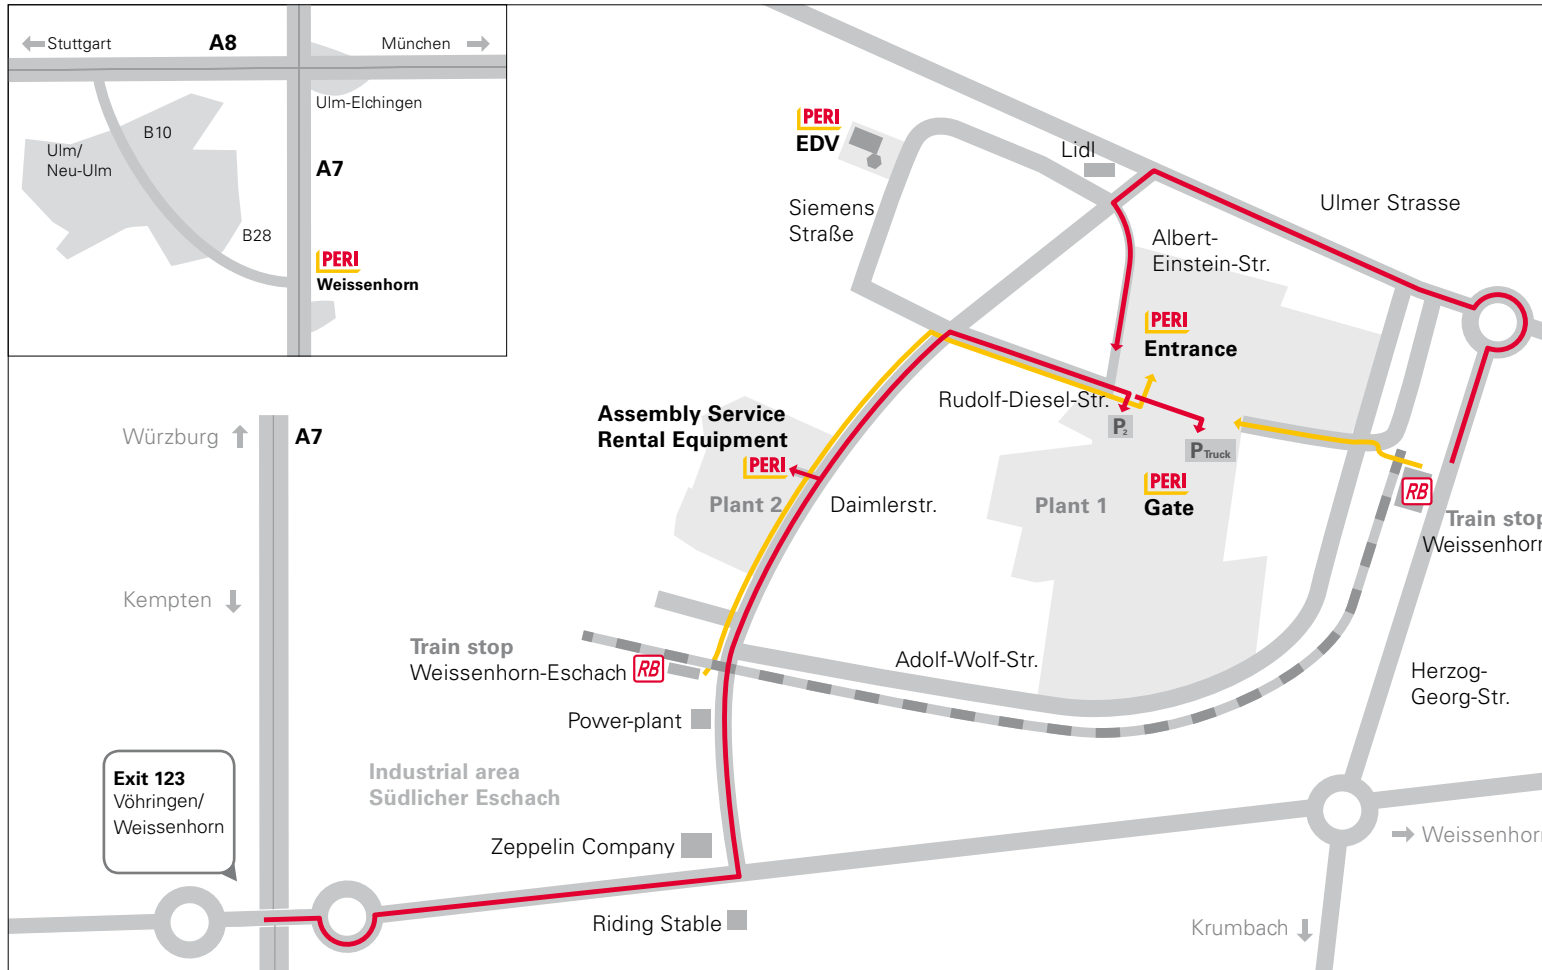

PERI Weissenhorn

How you find us

- Car / Truck
- Footpath starting from RB station

PERI Weissenhorn
Formwork Scaffolding Engineering
 Rudolf-Diesel-Strasse 19
 89264 Weissenhorn
 Tel. +49(0)7309.950-0
 Fax +49(0)7309.951-0
 info@peri.com
 www.peri.com