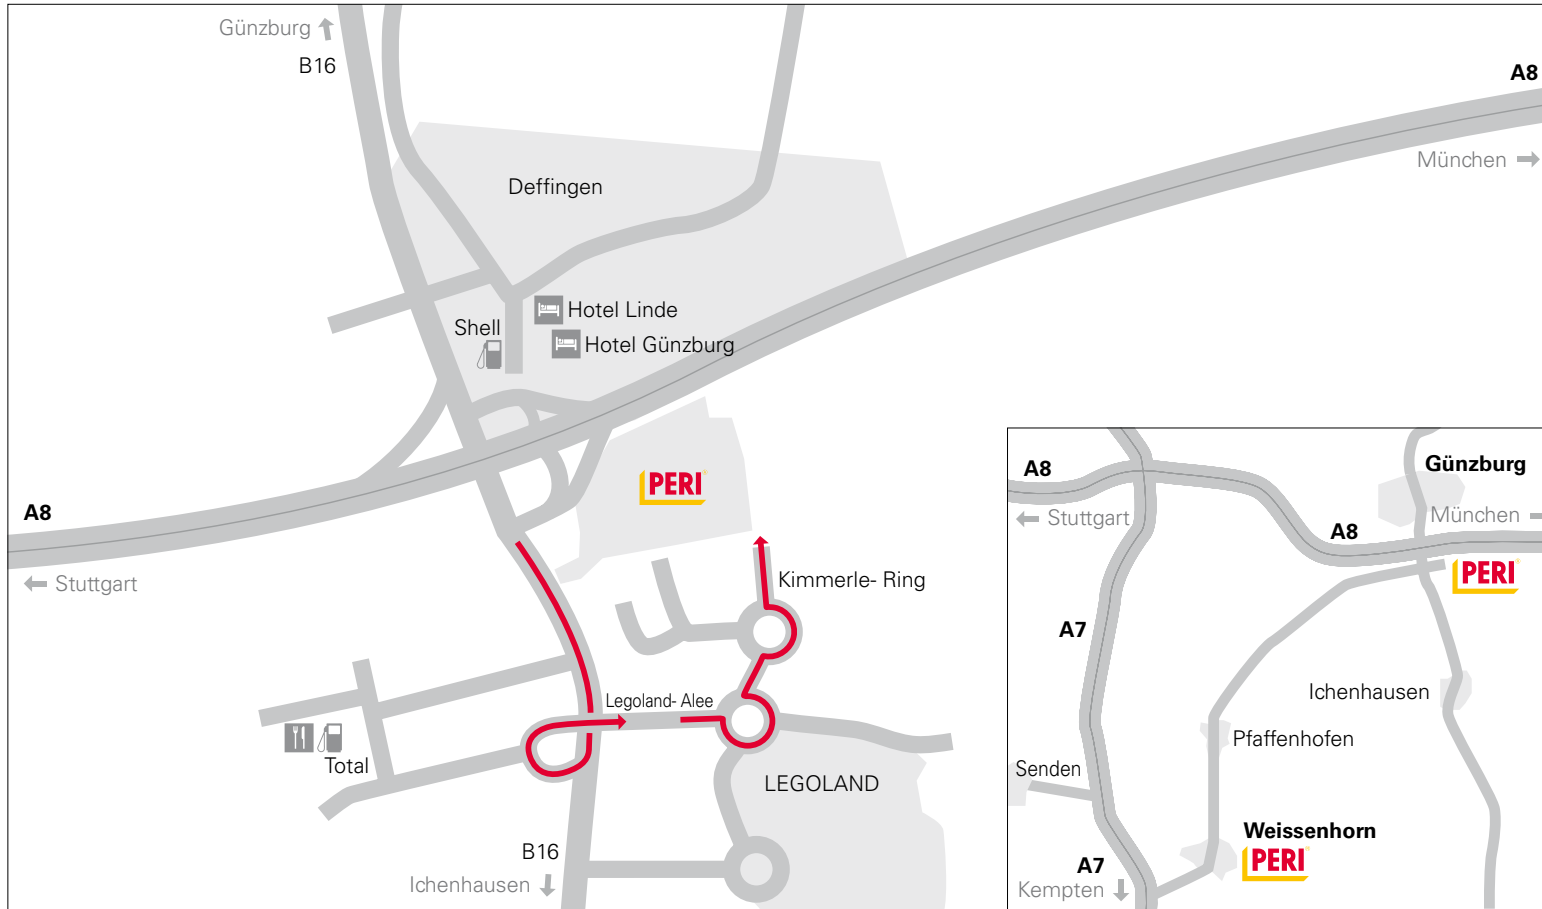

PERI Plant Günzburg

How you find us

PERI Werk Günzburg GmbH
Kimmerle Ring 14
89312 Günzburg
www.peri.com