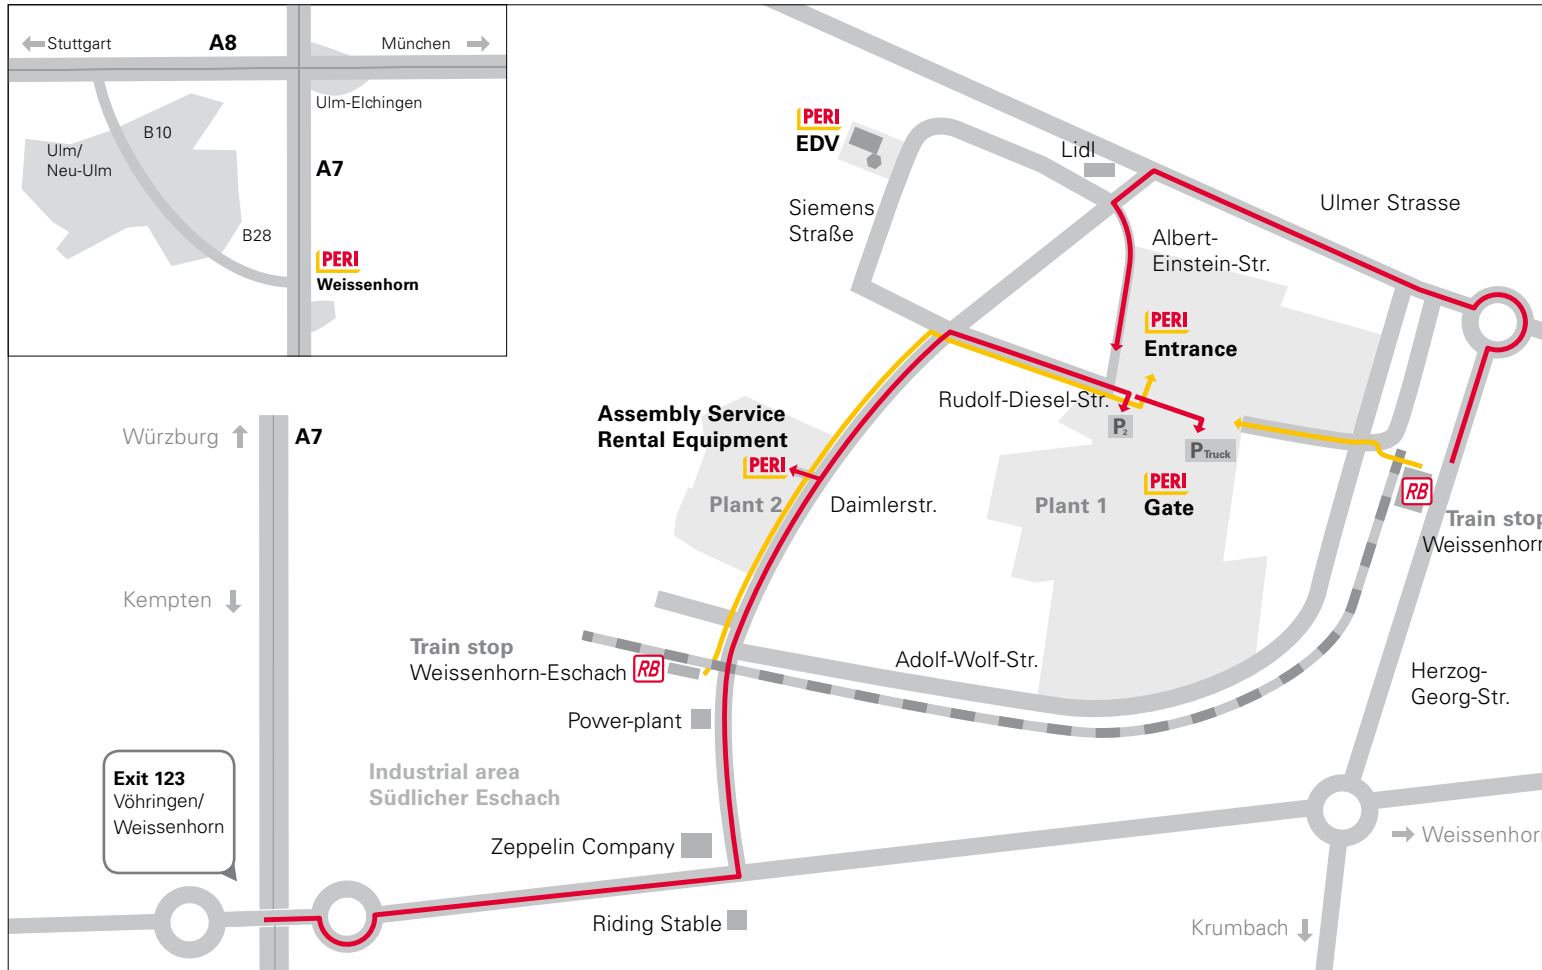

# PERI Weissenhorn

## How you find us

- Car / Truck
- Footpath starting from RB station

**PERI Weissenhorn**  
**Formwork Scaffolding Engineering**  
 Rudolf-Diesel-Strasse 19  
 89264 Weissenhorn  
 Tel. +49(0)7309.950-0  
 Fax +49(0)7309.951-0  
 info@peri.com  
 www.peri.com