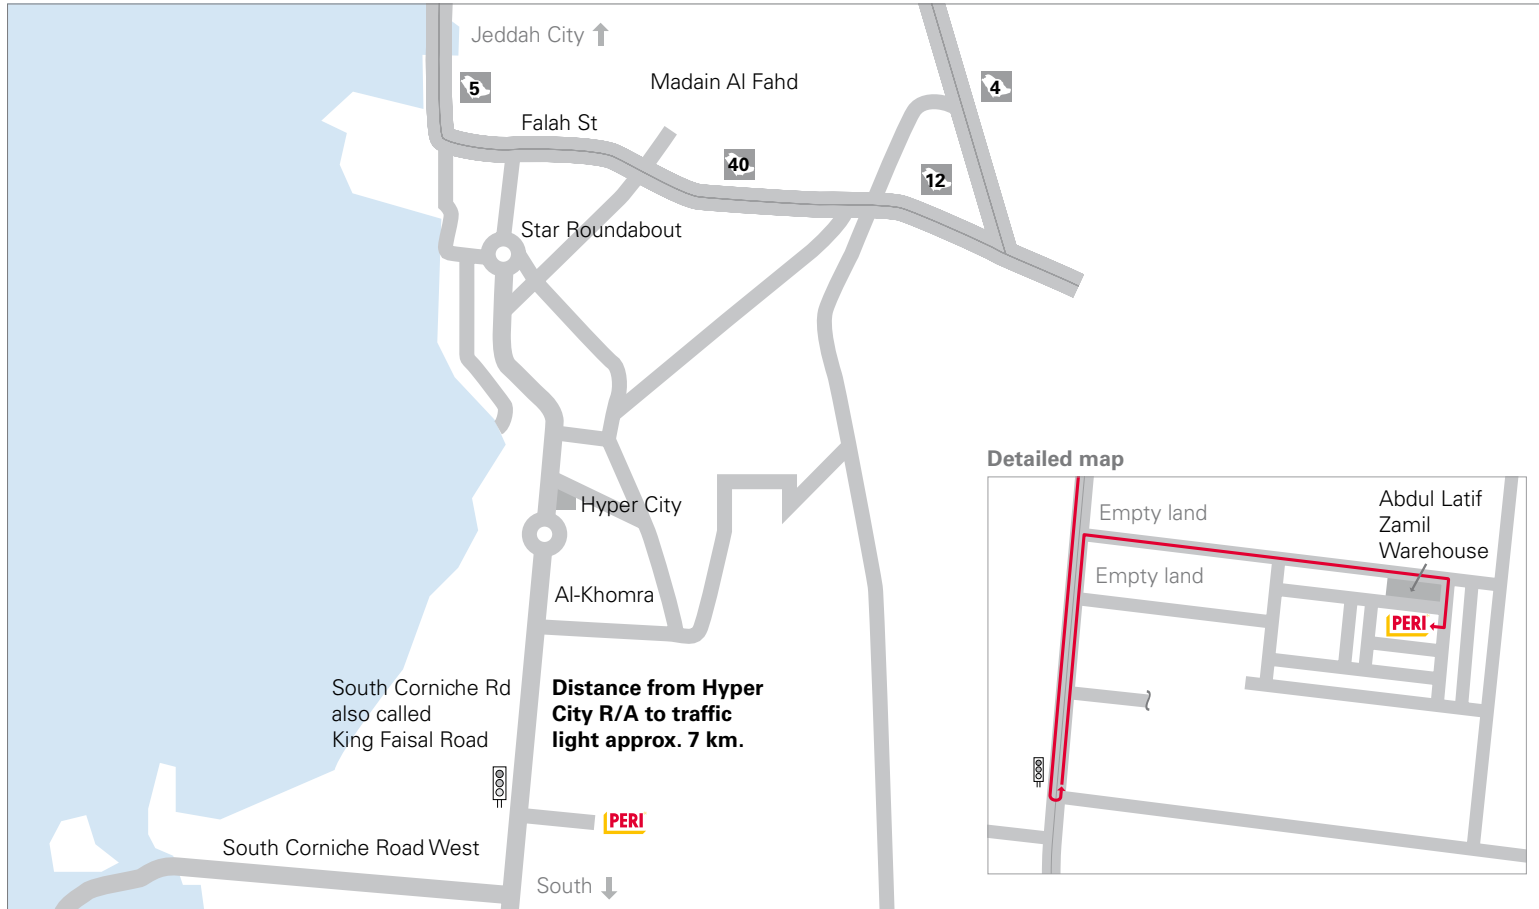

PERI Jeddah Warehouse

You will find our Warehouse here

PERI Engineering
Division of Jamjoom Consult
Saudi Arabia
Al Dainy Plaza, 8th Floor,
Office No. 1003
Hera Street, Madina Road
P.O. Box 11641
21463 Jeddah
Kingdom of Saudi Arabia (K.S.A.)
Tel.: +966 (0)2.612 83 00
Fax: +966 (0)2.612 82 99
info@peri.com.sa
peri.com.sa