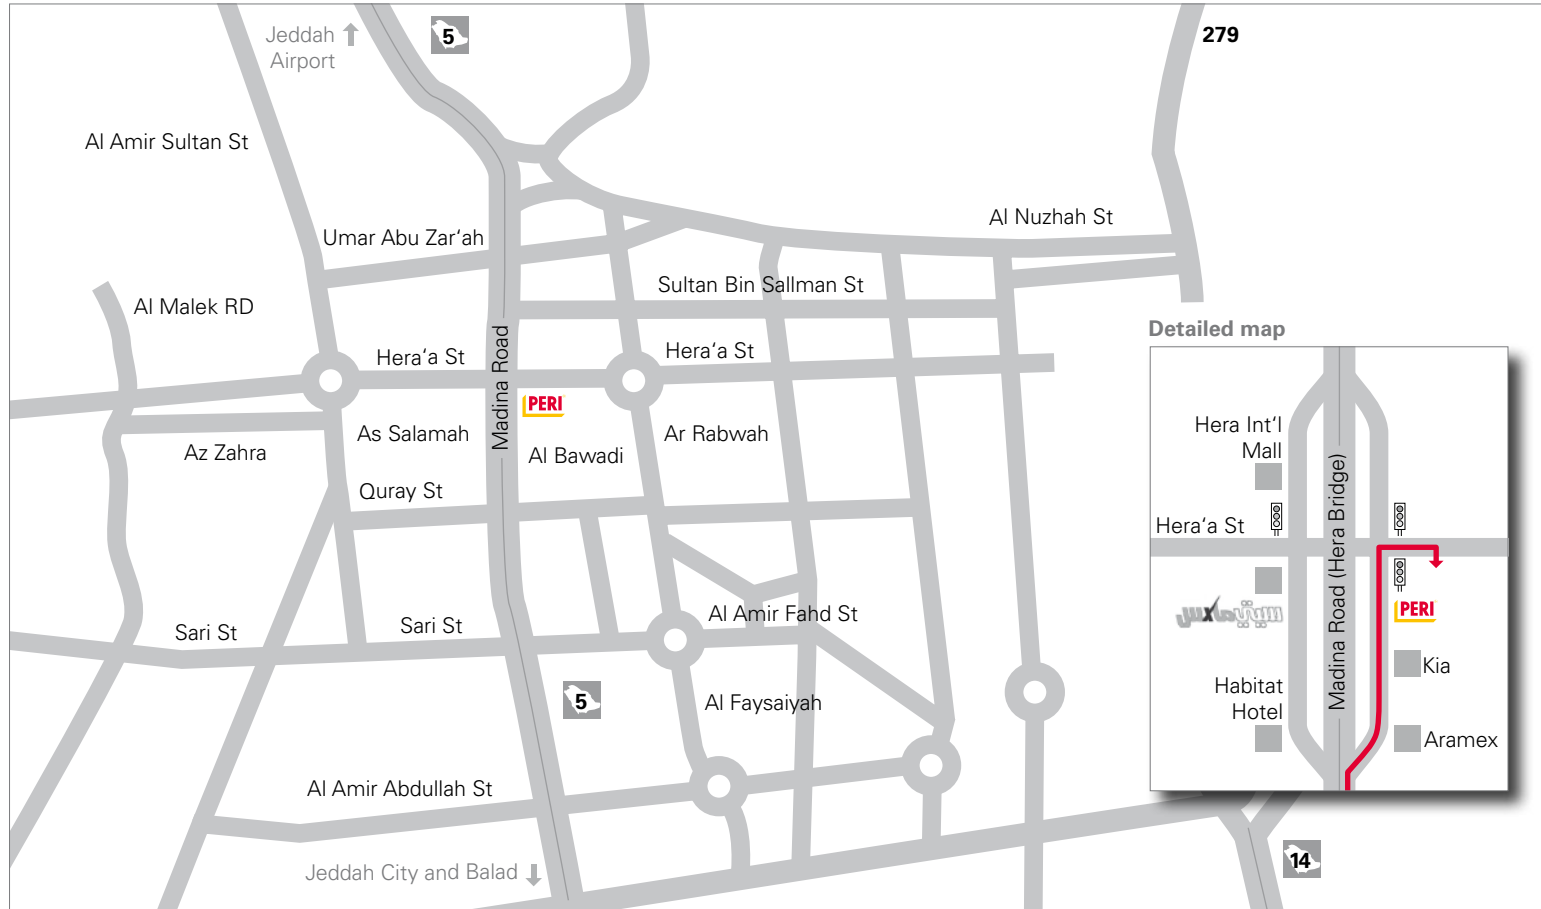

PERI Jeddah Office

You will find our Office here

PERI Engineering Division of Jamjoom Consult Saudi Arabia

Al Dainy Plaza, 8th Floor,
Office No. 1003
Hera Street, Madina Road
P.O. Box 11641
21463 Jeddah
Kingdom of Saudi Arabia (K.S.A.)
Tel.: +966 (0)2.612 83 00
Fax: +966 (0)2.612 82 99
info@peri.com.sa
peri.com.sa